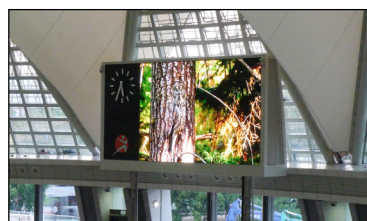

*Specification subject to change without prior notice.